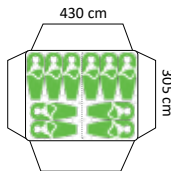

GOLD SERIES INSTANT UP 10 PERSON TENT

- Circular ventilation vents for improved airflow
- Heavy-duty water-resistant Poly Oxford PVC floor with a 3000mm waterhead rating, leak-free seams and concealed exterior zippers
- Illumiline™ reflective guy ropes
- Ultra-fine mesh for ventilation and full insect protection
- 6 entry doors