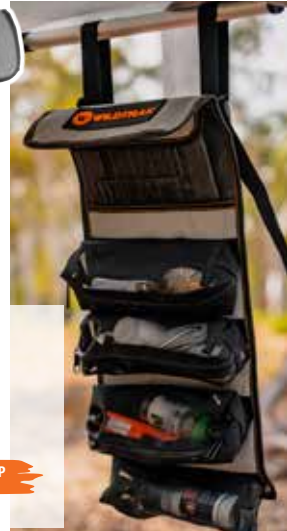

UTILITY ROLL WITH REMOVABLE BAGS

- 400gsm ripstop canvas
- Rolls into a compact size
- Convenient heavy duty carry handle
- 4 easy to remove zippered bags
- With hook and loop fasteners

60X24CM
RRP $69.99

$59

SAVE 16% OFF RRP

CA9041

60X40CM
RRP $89.99

$69

SAVE 23% OFF RRP

CA9043