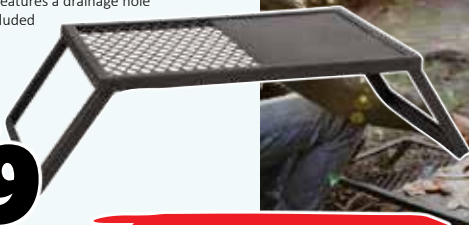

MAD MARCH SALE

MULTI FUNCTION JUMPSTARTERS

- Power bank function that charges USB devices such as laptops, phones, they can even run your portable fridge
- USB quick charger which enables up to 75% faster charging
- 500 lumen LED Flashlight

- USB, USB-C and micro USB outlets with all required leads and adaptors

- Comes in heavy duty carry case
- LED Display

4000A 28AH JUMPSTARTER

- 28800mAh battery capacity
- Wireless charging
- 12V/4000A (max starting power)
- Jump starts a car up to 50 times from one full charge
- Jumpstart a diesel engine up to 10L and all petrol
- Smart digital battery starter cable and clamps

2000A 16AH JUMPSTARTER

- 16800mAh battery capacity
- Wireless charging
- 12V/2000A (max starting power)
- Jump starts a car up to 35 times from one full charge
- Jumpstart a diesel engine up to 5L and up to 8L petrol engines
- Smart battery starter cable and clamps

RRP $599
$299
SAVE 50% OFF RRP

CA7302

RRP $499
$199
SAVE 60% OFF RRP

CA7301

CLASSIC 400L LITHIUM 2600MAH LI ION LANTERN

- Up to 400 lumens
- 5 hours runtime
- 11 meters beam distance

BUILT-IN LITHIUM BATTERY

RRP $74.99
$59

SAVE 21% OFF RRP

2183068

FOLDING PADDED PET BED

- Removable washable cover
- High-tensile steel frame
- Size: 80 x 80 x 6cm

RRP $99.99
$89

SAVE 11% OFF RRP

CA6132

NEW

COMPACT 51 PIECE FIRST AID KIT

RRP $29.99
$15

SAVE 50% OFF RRP

CA0085

TELESCOPIC FORK

- Extends up to 86cm in length
- Retracts to compact size

RRP $9.99
2 FOR $10

CA1240

HALF GRILL HALF GRIDDLE

- Simple portable stove alternative
- Heavy-duty steel construction
- Foldable legs for easy storage
- Griddle side features a drainage hole
- Carry bag included

RRP $99.99
$29

SAVE 71% OFF RRP

1456988

SUPER SPECIAL!

DELUXE CHEYNES SOLID ARM CHAIR